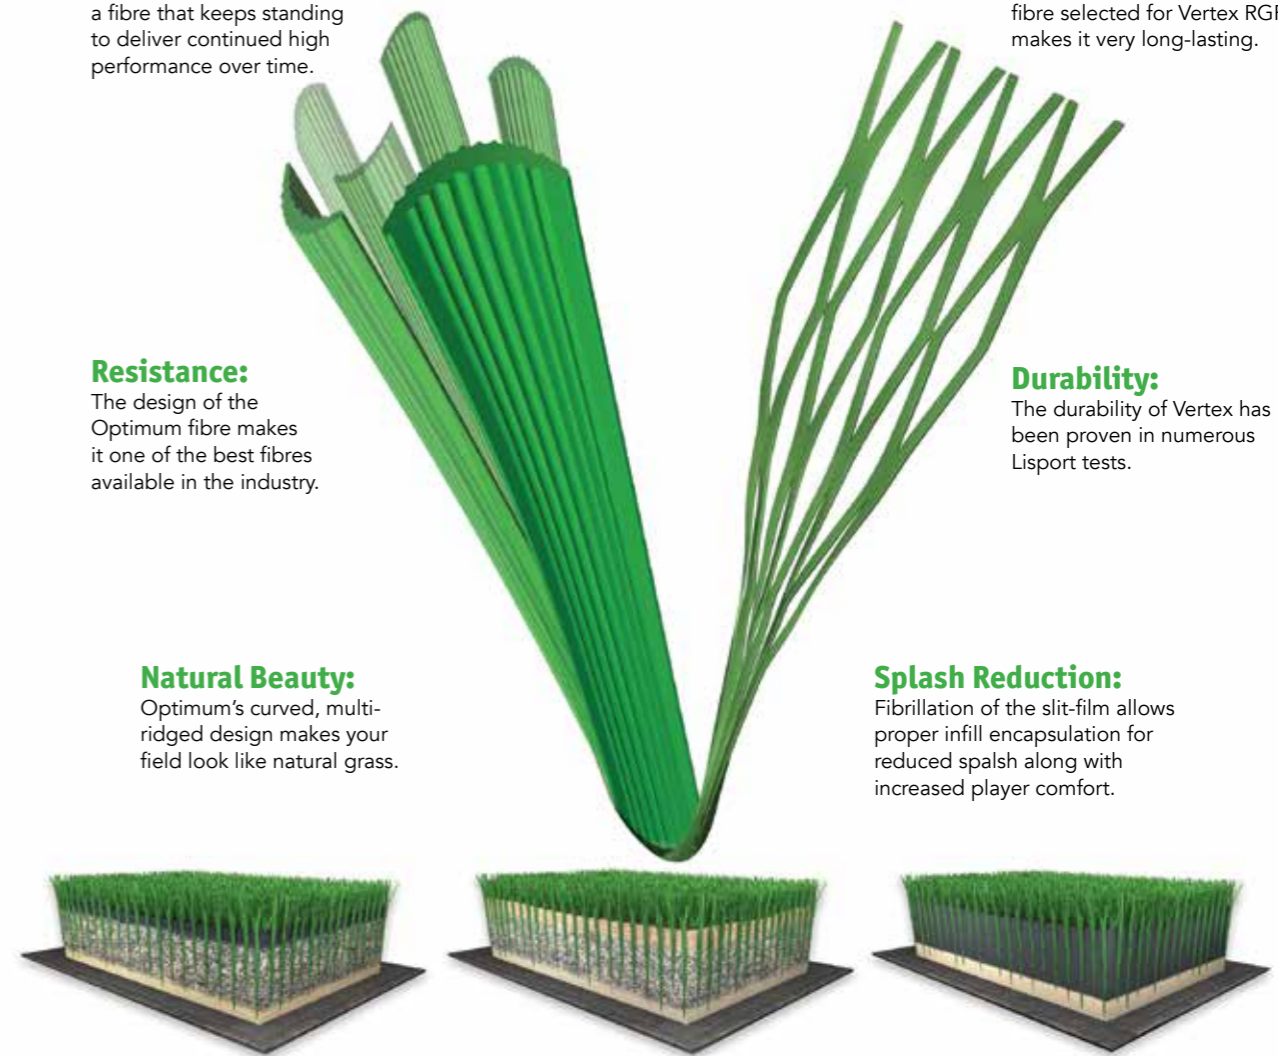

Splash Reduction:

Fibrillation of the slit-film allows proper infill encapsulation for reduced splash along with increased player comfort.