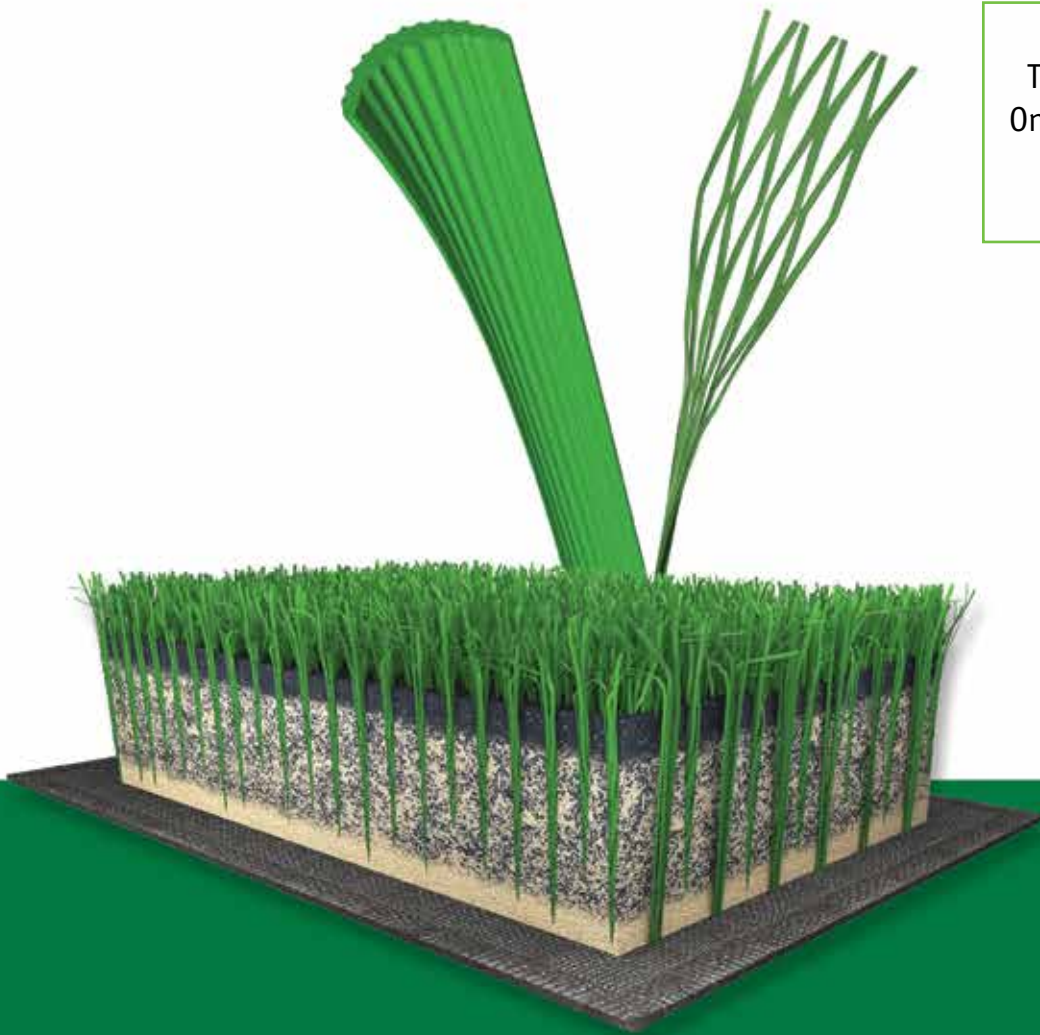

The logo for Vertex RGF features a stylized green grass blade icon to the left of the text. The word "Vertex" is in a large, black, sans-serif font, and "RGF" is in a smaller, bold, green, sans-serif font below it.

# Vertex RGF

FIELDTURF

**Vertex  
RGF**

Two Fibres.  
One Balanced  
System.

 **FieldTurf**®  
A Tarkett Sports Company

THE ULTIMATE  
SURFACE EXPERIENCE

FieldTurf is a member of the FIFA Preferred Producer program.

### Stunning Field Aesthetics

The combination of 3 colours - sports green, field green and olive green - delivers that natural beauty to your field.

FieldTurf is a member of the IRB Preferred Producer program.

# Two fibres. One balanced system.

The genius of Vertex RGF lies in its combination of 2 state of the art yarns. It features 6 FieldTurf Optimum fibres, tufted together with 1 slit-film fibre, to create a turf system that combines the best properties of each.